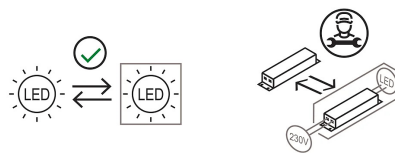

Certifications

Colour variant code