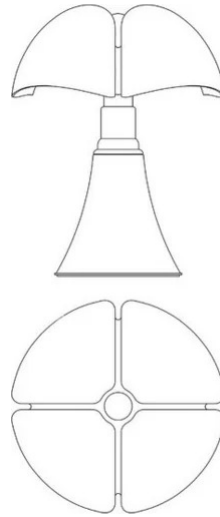

Minipipistrello Cordless

Gae Aulenti

colors

Typology	Table
Utilisation	Indoor

5V 2.9 W 386 lm

diffuse light

Thanks to LED technology, the Minipipistrello is now available in a portable, dimmable, cordless version with rechargeable battery and touch sensor. Minipipistrello is ready to go anywhere you want, for a romantic dinner, a date on the terrace, as an ideal companion for limitless living. Cordless system, rechargeable (battery charger and battery included) by Micro-USB / Type-C, charge duration: 6 hours. Also rechargeable with power-compatible banks. Diffused-light lamp. Glazed stainless steel telescope. White opal methacrylate diffuser. Structure and knob in painted aluminum. LED light source integrated.

Each Pipistrello Mini has a fixed telescope; it cannot be extended. The shape is retained, but not the mechanical movement.

Family	Minipistrello Cordless
Typology	Table
Utilisation	Indoor

Dimensions

Height	35 cm
Diameter	27 cm
Weight	1.8 Kg

Materials

Structure	aluminium brass copper stainless steel	Diffuser	methacrylate O40
Base	iron		

Voltage	5V	Watt	2.9 W
Power unit		Lumen	496 lm
Mounting Power Supply	External	CRI	>80
Power supply	Dimmable electronic power supply and rechargeable battery	Duration	50000 h
Dimming	Touch on body	CCT	2700 K
		Energy class	E